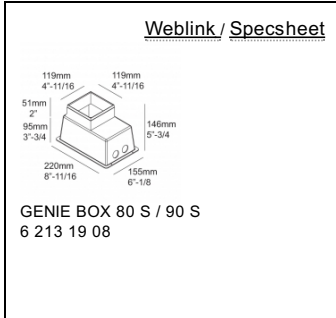

GENIE 90 S O
6 213 15 05

Related references

GROUND MOUNTING BOXES