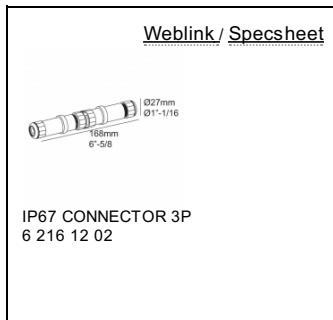

GENIE 90 S O 6 213 15 05

[Weblink](#)

Cutout shape/size:	4" 3/8 x 4" 3/8
Recessed depth:	3" 15/16
ADJUSTABLE 0°- 35° SECURITY GLASS 6mm - max.1134kg 120N/mm ²	
GX5.3 // 12V 1 x MR16 max.20W	
Class 2	N.a.
Ada	N.a.
Weight:	1.5 LBS
Protection level:	IP65 - suitable for locations
Minimum distance:	n.a.
Options:	GENIE BOX 80 S / 90 S JUNCTION BOX IP67 CONNECTOR 3P

Listings

GENIE 90 S O
6 213 15 05

Related references

GROUND MOUNTING BOXES

Related references

WATERPROOF CONNECTION PARTS

GENIE 90 S O
6 213 15 05

Related project picture of product family: