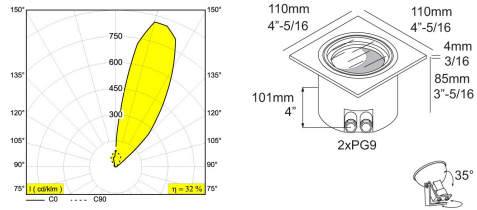

GENIE 90 S O 6 213 15 05

[Weblink](#)

Cutout shape/size:	4" 3/8 x 4" 3/8
Recessed depth:	3" 15/16
ADJUSTABLE 0°- 35° SECURITY GLASS 6mm - max.1134kg 120N/mm ²	
GX5.3 // 12V 1 x MR16 max.20W	
Class 2	N.a.
Ada	N.a.
Weight:	1.5 LBS
Protection level:	IP65 - suitable for locations
Minimum distance:	n.a.
Options:	GENIE BOX 80 S / 90 S JUNCTION BOX IP67 CONNECTOR 3P