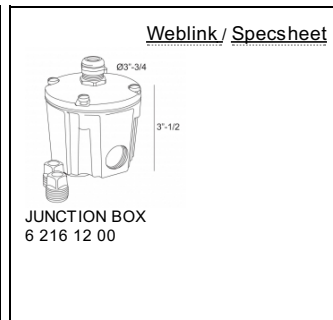

GENIE 90 S O 6 213 15 05

[Weblink](#)

Cutout shape/size:	4" 3/8 x 4" 3/8
Recessed depth:	3" 15/16
ADJUSTABLE 0°- 35° SECURITY GLASS 6mm - max.1134kg 120N/mm ²	
GX5.3 // 12V 1 x MR16 max.20W	
Class 2	N.a.
Ada	N.a.
Weight:	1.5 LBS
Protection level:	IP65 - suitable for locations
Minimum distance:	n.a.
Options:	GENIE BOX 80 S / 90 S JUNCTION BOX IP67 CONNECTOR 3P

Listings

GENIE 90 S O
6 213 15 05

Related references

GROUND MOUNTING BOXES

Related references

WATERPROOF CONNECTION PARTS

GENIE 90 S O
6 213 15 05

Related project picture of product family: